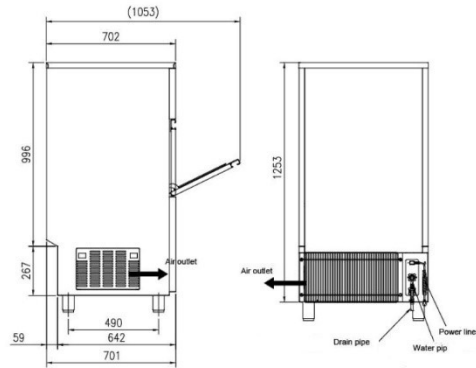

Model:	ASI-220	ASI-440
Ice Making Capacity:	250kg/24h	440kg/24h
Ice Storage:	160kg	400kg
Ice Type	Square Ice	Square Ice
Ice Size	28 x 28 x 32mm	28 x 28 x 32mm
Power Consumption (W)	1100W	2200W
Refrigerant	R404a	R404a
Voltage	220V/1Ph/50Hz	220V/1Ph/50Hz
Water Inlet	Ø26	Ø26
Condensate Drainage	Ø26	Ø26
Dimension (mm)	560 x 860 x 2002mmH	1220 x 860 x 2002mmH

SPECIFICATIONS

TECHNICAL DRAWINGS

TRUTECH PTE. LTD

470 North Bridge Road, #5-12 Bugis Cube, Singapore (188735)
m: +65-8347-0768 - e: sales@trutech.sg - w: www.trutech.sg