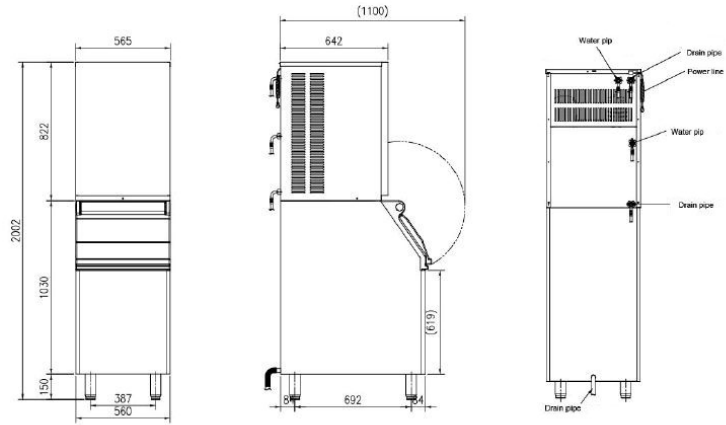

TECHNICAL DRAWINGS

TRUPEC PTE. LTD

470 North Bridge Road, #5-12 Bugis Cube, Singapore (188735)
m: +65-8347-0768 - e: sales@trutech.sg - w: www.trutech.sg