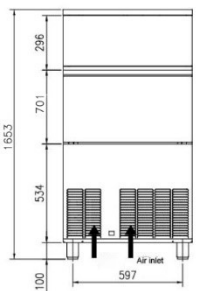

Model:	ASI-220	ASI-440
Ice Making Capacity:	250kg/24h	440kg/24h
Ice Storage:	160kg	400kg
Ice Type	Square Ice	Square Ice
Ice Size	28 x 28 x 32mm	28 x 28 x 32mm
Power Consumption (W)	1100W	2200W
Refrigerant	R404a	R404a
Voltage	220V/1Ph/50Hz	220V/1Ph/50Hz
Water Inlet	Ø26	Ø26
Condensate Drainage	Ø26	Ø26
Dimension (mm)	560 x 860 x 2002mmH	1220 x 860 x 2002mmH

SPECIFICATIONS

TECHNICAL DRAWINGS

TRUTECH PTE. LTD

470 North Bridge Road, #5-12 Bugis Cube, Singapore (188735)
m: +65-8347-0768 - e: sales@trutech.sg - w: www.trutech.sg