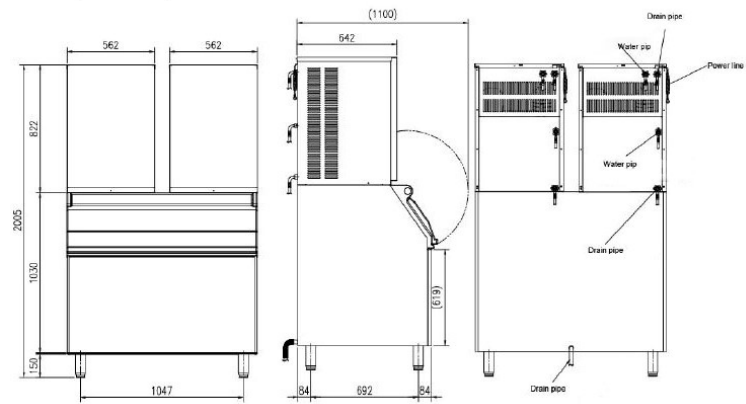

TECHNICAL DRAWINGS

TRUPEC PTE. LTD

470 North Bridge Road, #5-12 Bugis Cube, Singapore (188735)
m: +65-8347-0768 - e: sales@trutech.sg - w: www.trutech.sg