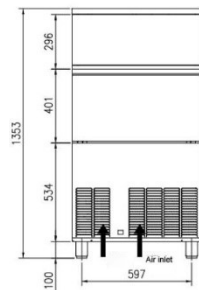

Model:	ASI-220	ASI-440
Ice Making Capacity:	250kg/24h	440kg/24h
Ice Storage:	160kg	400kg
Ice Type	Square Ice	Square Ice
Ice Size	28 x 28 x 32mm	28 x 28 x 32mm
Power Consumption (W)	1100W	2200W
Refrigerant	R404a	R404a
Voltage	220V/1Ph/50Hz	220V/1Ph/50Hz
Water Inlet	Ø26	Ø26
Condensate Drainage	Ø26	Ø26
Dimension (mm)	560 x 860 x 2002mmH	1220 x 860 x 2002mmH

SPECIFICATIONS

TECHNICAL DRAWINGS

TRUTECH PTE. LTD

470 North Bridge Road, #5-12 Bugis Cube, Singapore (188735)
m: +65-8347-0768 - e: sales@trutech.sg - w: www.trutech.sg