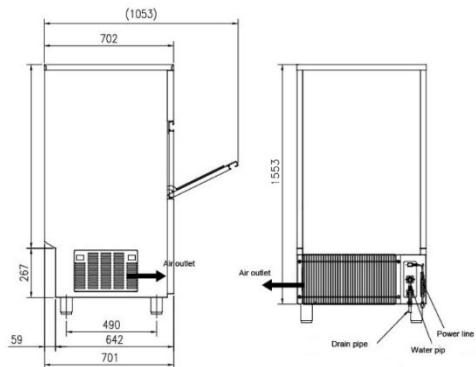

Model:	ASI-220	ASI-440
Ice Making Capacity:	250kg/24h	440kg/24h
Ice Storage:	160kg	400kg
Ice Type	Square Ice	Square Ice
Ice Size	28 x 28 x 32mm	28 x 28 x 32mm
Power Consumption (W)	1100W	2200W
Refrigerant	R404a	R404a
Voltage	220V/1Ph/50Hz	220V/1Ph/50Hz
Water Inlet	Ø26	Ø26
Condensate Drainage	Ø26	Ø26
Dimension (mm)	560 x 860 x 2002mmH	1220 x 860 x 2002mmH

SPECIFICATIONS

TECHNICAL DRAWINGS

TRUTECH PTE. LTD

470 North Bridge Road, #5-12 Bugis Cube, Singapore (188735)
m: +65-8347-0768 - e: sales@trutech.sg - w: www.trutech.sg