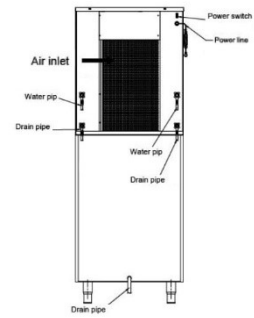

TRUTECH PTE. LTD

470 North Bridge Road, #5-12 Bugis Cube, Singapore (188735)
m: +65-8347-0768 - e: sales@trutech.sg - w: www.trutech.sg