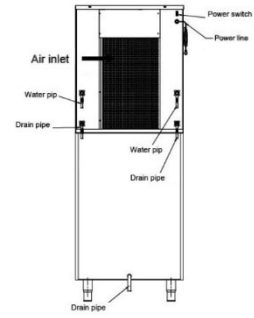

TRUTECH PTE. LTD

470 North Bridge Road, #5-12 Bugis Cube, Singapore (188735)
m: +65-8347-0768 - e: sales@trutech.sg - w: www.trutech.sg