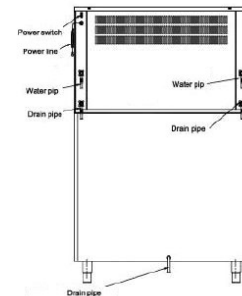

TRUTECH PTE. LTD

470 North Bridge Road, #5-12 Bugis Cube, Singapore (188735)
m: +65-8347-0768 - e: sales@trutech.sg - w: www.trutech.sg