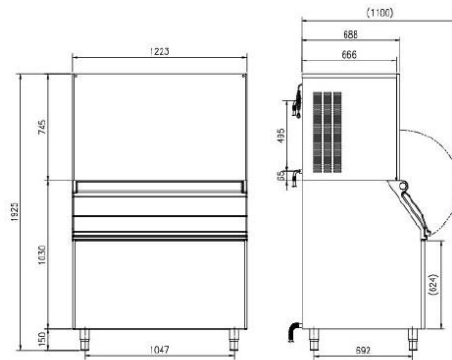

CONSTRUCTION & FEATURES

		
Model:	AF-200	AF-400
Ice Making Capacity:	200kg/24h	400kg/24h
Ice Storage:	160kg	250kg
Ice Type	Ice Flake	Ice Flake
Ice Size	5 x 8mm	5 x 8mm
Power Consumption (W)	1000W	1300W
Refrigerant	R404a	R404a
Voltage	220V/1Ph/50Hz	220V/1Ph/50Hz
Water Inlet	Ø26	Ø26
Condensate Drainage	Ø26	Ø26
Dimension (mm)	560 x 860 x 1805mmH	760 x 860 x 1805mmH

SPECIFICATIONS

TRUTEC PTE. LTD

470 North Bridge Road, #5-12 Bugis Cube, Singapore (188735)
 m: +65-8347-0768 - e: sales@trutec.sg - w: www.trutec.sg

			
Model:	AF-500	AF-650	AF-1000
Ice Making Capacity:	500kg/24h	650kg/24h	1000kg/24h
Ice Storage:	250kg	250kg	400kg
Ice Type	Ice Flake	Ice Flake	Ice Flake
Ice Size	5 x 8mm	5 x 8mm	5 x 8mm
Power Consumption (W)	1580W	1780W	2500W
Refrigerant	R404a	R404a	R404a
Voltage	220V/1Ph/50Hz	220V/1Ph/50Hz	220V/1Ph/50Hz
Water Inlet	Ø26	Ø26	Ø26
Condensate Drainage	Ø26	Ø26	Ø26
Dimension (mm)	760 x 860 x 1925mmH	760 x 860 x 2075mmH	1220 x 860 x 1905mmH

SPECIFICATIONS

TECHNICAL DRAWINGS

TRUTECH PTE. LTD

470 North Bridge Road, #5-12 Bugis Cube, Singapore (188735)
 m: +65-8347-0768 - e: sales@trutech.sg - w: www.trutech.sg

TRUTECH PTE. LTD

470 North Bridge Road, #5-12 Bugis Cube, Singapore (188735)
 m: +65-8347-0768 - e: sales@trutech.sg - w: www.trutech.sg