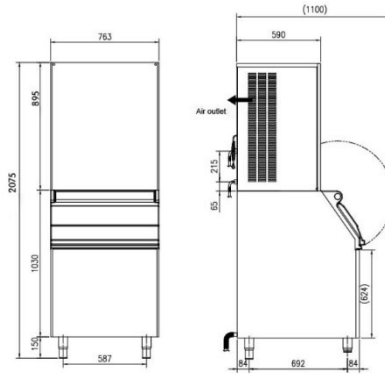

CONSTRUCTION & FEATURES

		
Model:	AF-200	AF-400
Ice Making Capacity:	200kg/24h	400kg/24h
Ice Storage:	160kg	250kg
Ice Type	Ice Flake	Ice Flake
Ice Size	5 x 8mm	5 x 8mm
Power Consumption (W)	1000W	1300W
Refrigerant	R404a	R404a
Voltage	220V/1Ph/50Hz	220V/1Ph/50Hz
Water Inlet	Ø26	Ø26
Condensate Drainage	Ø26	Ø26
Dimension (mm)	560 x 860 x 1805mmH	760 x 860 x 1805mmH

SPECIFICATIONS

TRUTEC PTE. LTD

470 North Bridge Road, #5-12 Bugis Cube, Singapore (188735)
 m: +65-8347-0768 - e: sales@trutec.sg - w: www.trutec.sg

			
Model:	AF-500	AF-650	AF-1000
Ice Making Capacity:	500kg/24h	650kg/24h	1000kg/24h
Ice Storage:	250kg	250kg	400kg
Ice Type	Ice Flake	Ice Flake	Ice Flake
Ice Size	5 x 8mm	5 x 8mm	5 x 8mm
Power Consumption (W)	1580W	1780W	2500W
Refrigerant	R404a	R404a	R404a
Voltage	220V/1Ph/50Hz	220V/1Ph/50Hz	220V/1Ph/50Hz
Water Inlet	Ø26	Ø26	Ø26
Condensate Drainage	Ø26	Ø26	Ø26
Dimension (mm)	760 x 860 x 1925mmH	760 x 860 x 2075mmH	1220 x 860 x 1905mmH

SPECIFICATIONS

TECHNICAL DRAWINGS

TRUTECH PTE. LTD

470 North Bridge Road, #5-12 Bugis Cube, Singapore (188735)
 m: +65-8347-0768 - e: sales@trutech.sg - w: www.trutech.sg

TRUTECH PTE. LTD

470 North Bridge Road, #5-12 Bugis Cube, Singapore (188735)
 m: +65-8347-0768 - e: sales@trutech.sg - w: www.trutech.sg