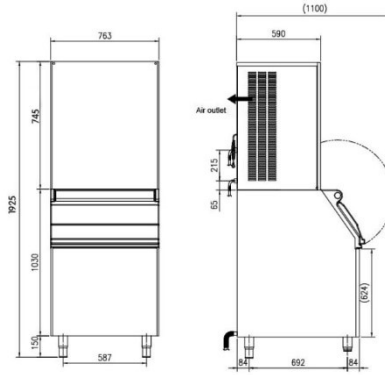

TRUTECH PTE. LTD

470 North Bridge Road, #5-12 Bugis Cube, Singapore (188735)
m: +65-8347-0768 - e: sales@trutech.sg - w: www.trutech.sg