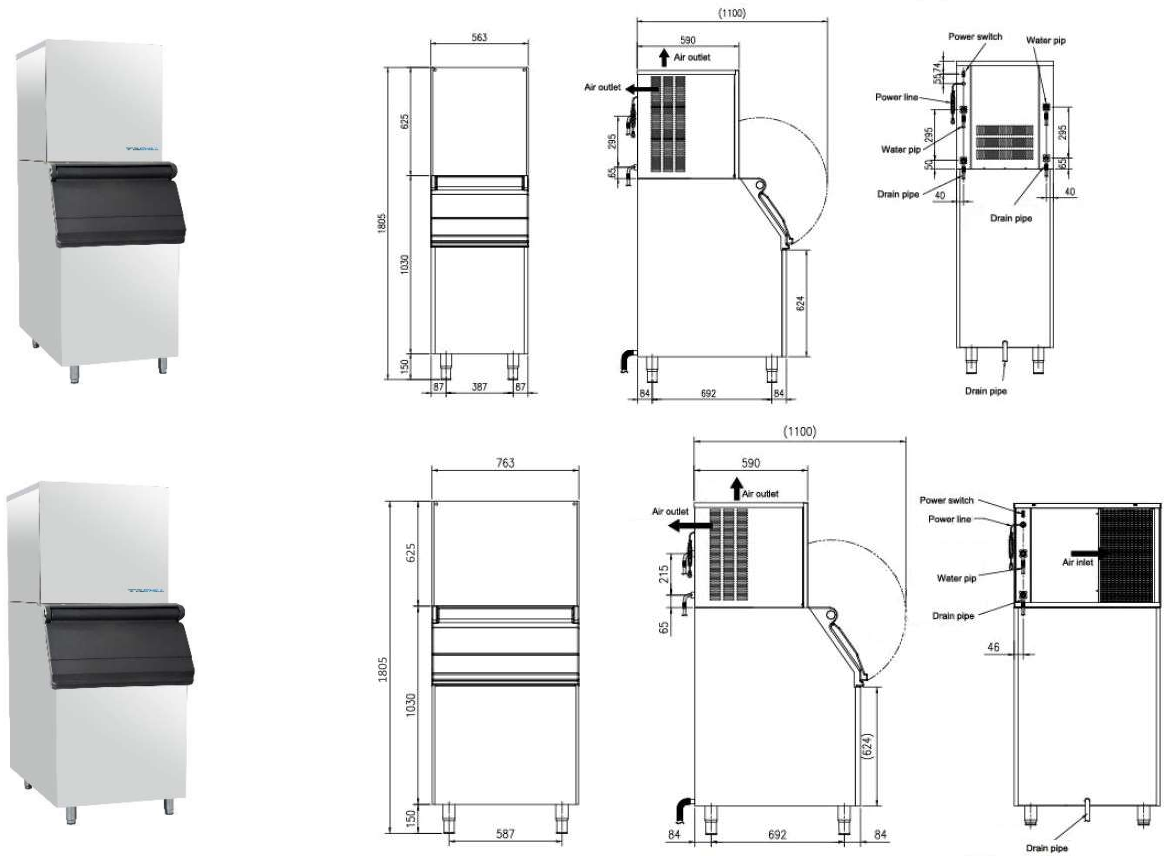

Model:	AF-500	AF-650	AF-1000
Ice Making Capacity:	500kg/24h	650kg/24h	1000kg/24h
Ice Storage:	250kg	250kg	400kg
Ice Type	Ice Flake	Ice Flake	Ice Flake
Ice Size	5 x 8mm	5 x 8mm	5 x 8mm
Power Consumption (W)	1580W	1780W	2500W
Refrigerant	R404a	R404a	R404a
Voltage	220V/1Ph/50Hz	220V/1Ph/50Hz	220V/1Ph/50Hz
Water Inlet	Ø26	Ø26	Ø26
Condensate Drainage	Ø26	Ø26	Ø26
Dimension (mm)	760 x 860 x 1925mmH	760 x 860 x 2075mmH	1220 x 860 x 1905mmH

SPECIFICATIONS

TECHNICAL DRAWINGS

TRUTECH PTE. LTD

470 North Bridge Road, #5-12 Bugis Cube, Singapore (188735)
m: +65-8347-0768 - e: sales@trutech.sg - w: www.trutech.sg